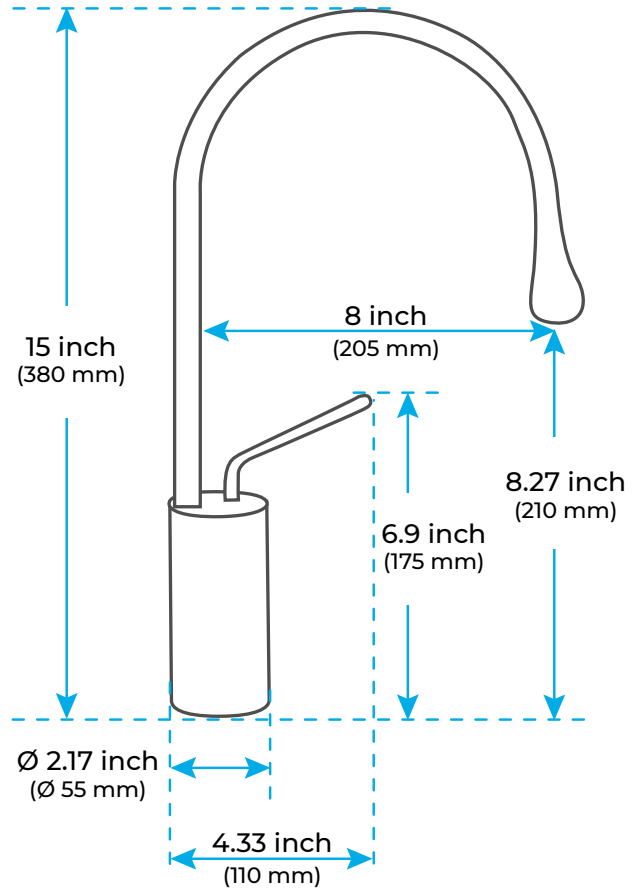

SIERRA WHITE SINGLE LEVER 360 ROTATION SPOUT MODERN BRASS SINK FAUCET SPECIFICATIONS

Specifications

- Installation Type: Deck Mounted
- Hot & Cold Water: Yes
- Valve Core Material: Ceramic
- Faucet Mount: Single Hole
- Number of Handles: Single Handle
- Material: Brass
- Water Pressure: Working Pressure: 0.05-0.8 Mpa
- Recommend Pressure: 0.1-0.5 Mpa
- Flow Rate: 1.2 GPM

Hose Size Chart

Product shown is only for installation display purpose

All dimensions and specifications are nominal and may vary. Use actual products for accuracy in critical situations.