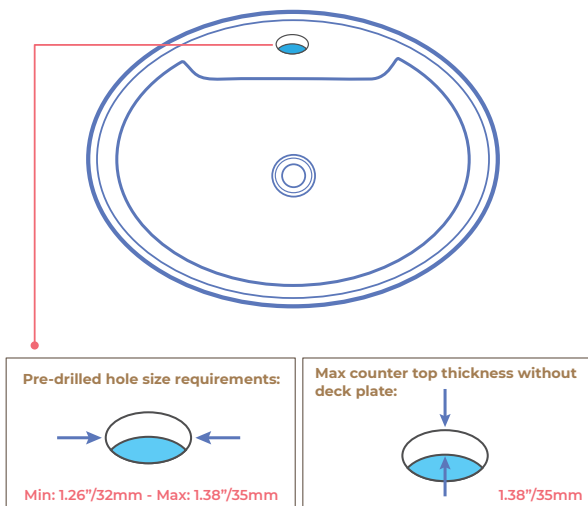

SIERRA WHITE SINGLE LEVER 360 ROTATION SPOUT MODERN BRASS SINK FAUCET SPECIFICATIONS

Specifications

- Installation Type: Deck Mounted
- Hot & Cold Water: Yes
- Valve Core Material: Ceramic
- Faucet Mount: Single Hole
- Number of Handles: Single Handle
- Material: Brass
- Water Pressure: Working Pressure: 0.05-0.8 Mpa
- Recommend Pressure: 0.1-0.5 Mpa
- Flow Rate: 1.2 GPM

Hose Size Chart

Product shown is only for installation display purpose

All dimensions and specifications are nominal and may vary. Use actual products for accuracy in critical situations.